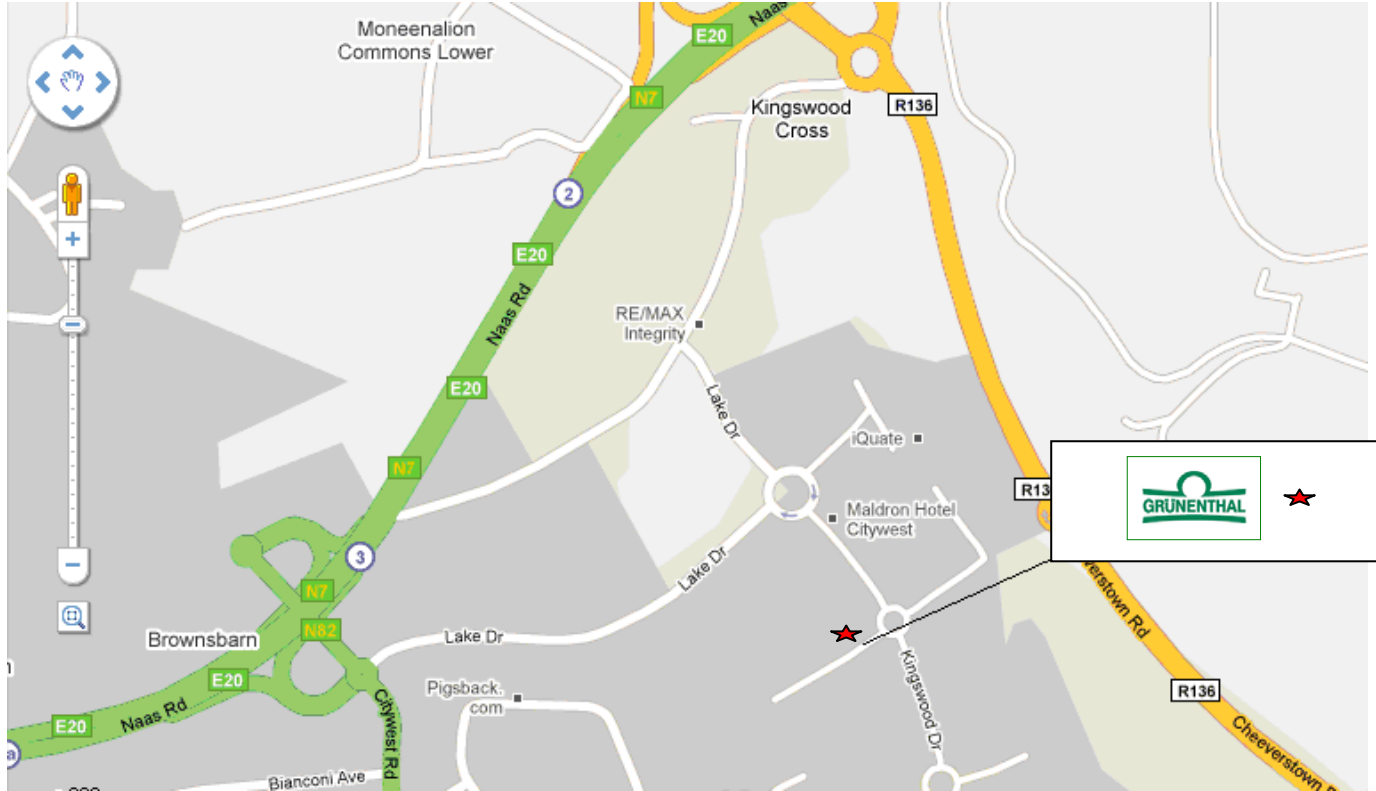

Citywest Business Park